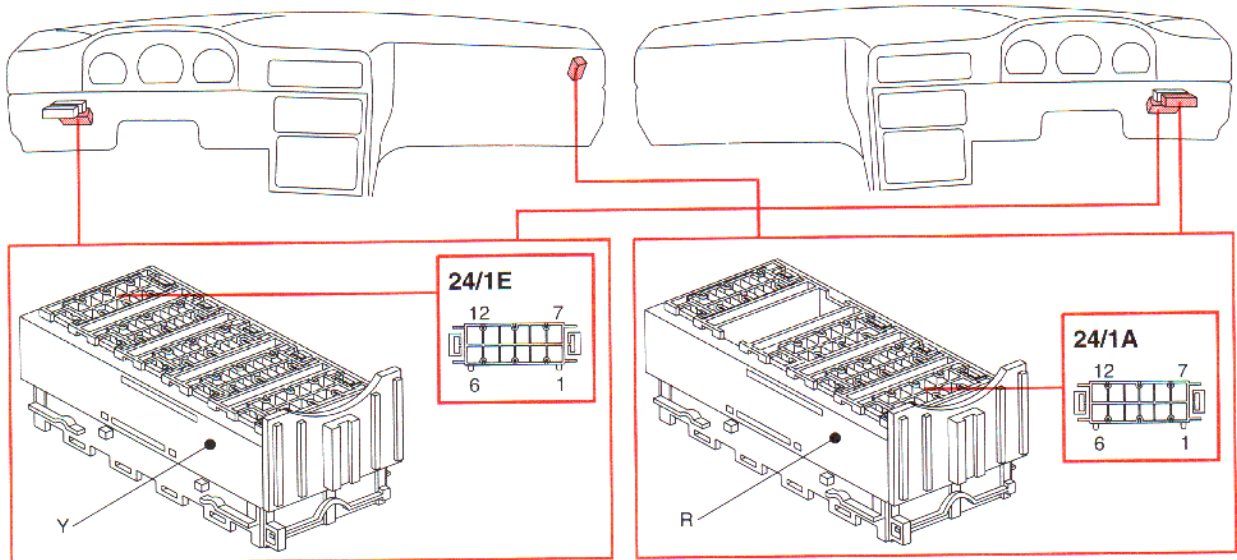

Connector 24/1

24/1A Green 12-pin (C70) Instrument panel harness - Firewall harness

Term.	Female	Male	Color
1-4	-	-	
5	Loudspeakers left-hand side :2	Connector 24/3B:8	GN-SB
6	Loudspeakers left-hand side :1	Connector 24/3B:12	GN-W
7-10	-	-	
11	Loudspeakers right-hand side :1	Connector 24/3C:1	R-W
12	Loudspeakers right-hand side :2	Connector 24/3C:6	R-SB

24/1E White 12-pin Instrument panel harness - Firewall harness

Term.	Female	Male	Color
1	Combined instrument panel B:13	Parking brake switch connector 24/61:5	Y
2	Remote control module :4 Glass breakage sensor :5 (S70/V70)	ground terminal 31/7 [via 23/405]	SB
3	Remote control module :1	Control module lock/alarm A:8	GN-GR / GN-W
4	Remote control module :2	Control module lock/alarm A:9	GN-W
5	Remote control module :3	Control module lock/alarm B:16	GN-Y
6	Combined instrument panel A:4	Connector 24/4B:2	Y-GR
7	Combined instrument panel A:5	Connector 24/4B:3	Y-R
8	Junction point 23/320	Ground terminal 31/7	SB
9	Airbag passenger side :1	SRS Sensor module :13	GN
10	Junction point 23/300	Junction point 23/414	P
11	Combined instrument panel B:3	Control module SRS :7	GN-BN
12	Airbag passenger side :2	Control module SRS :14	W